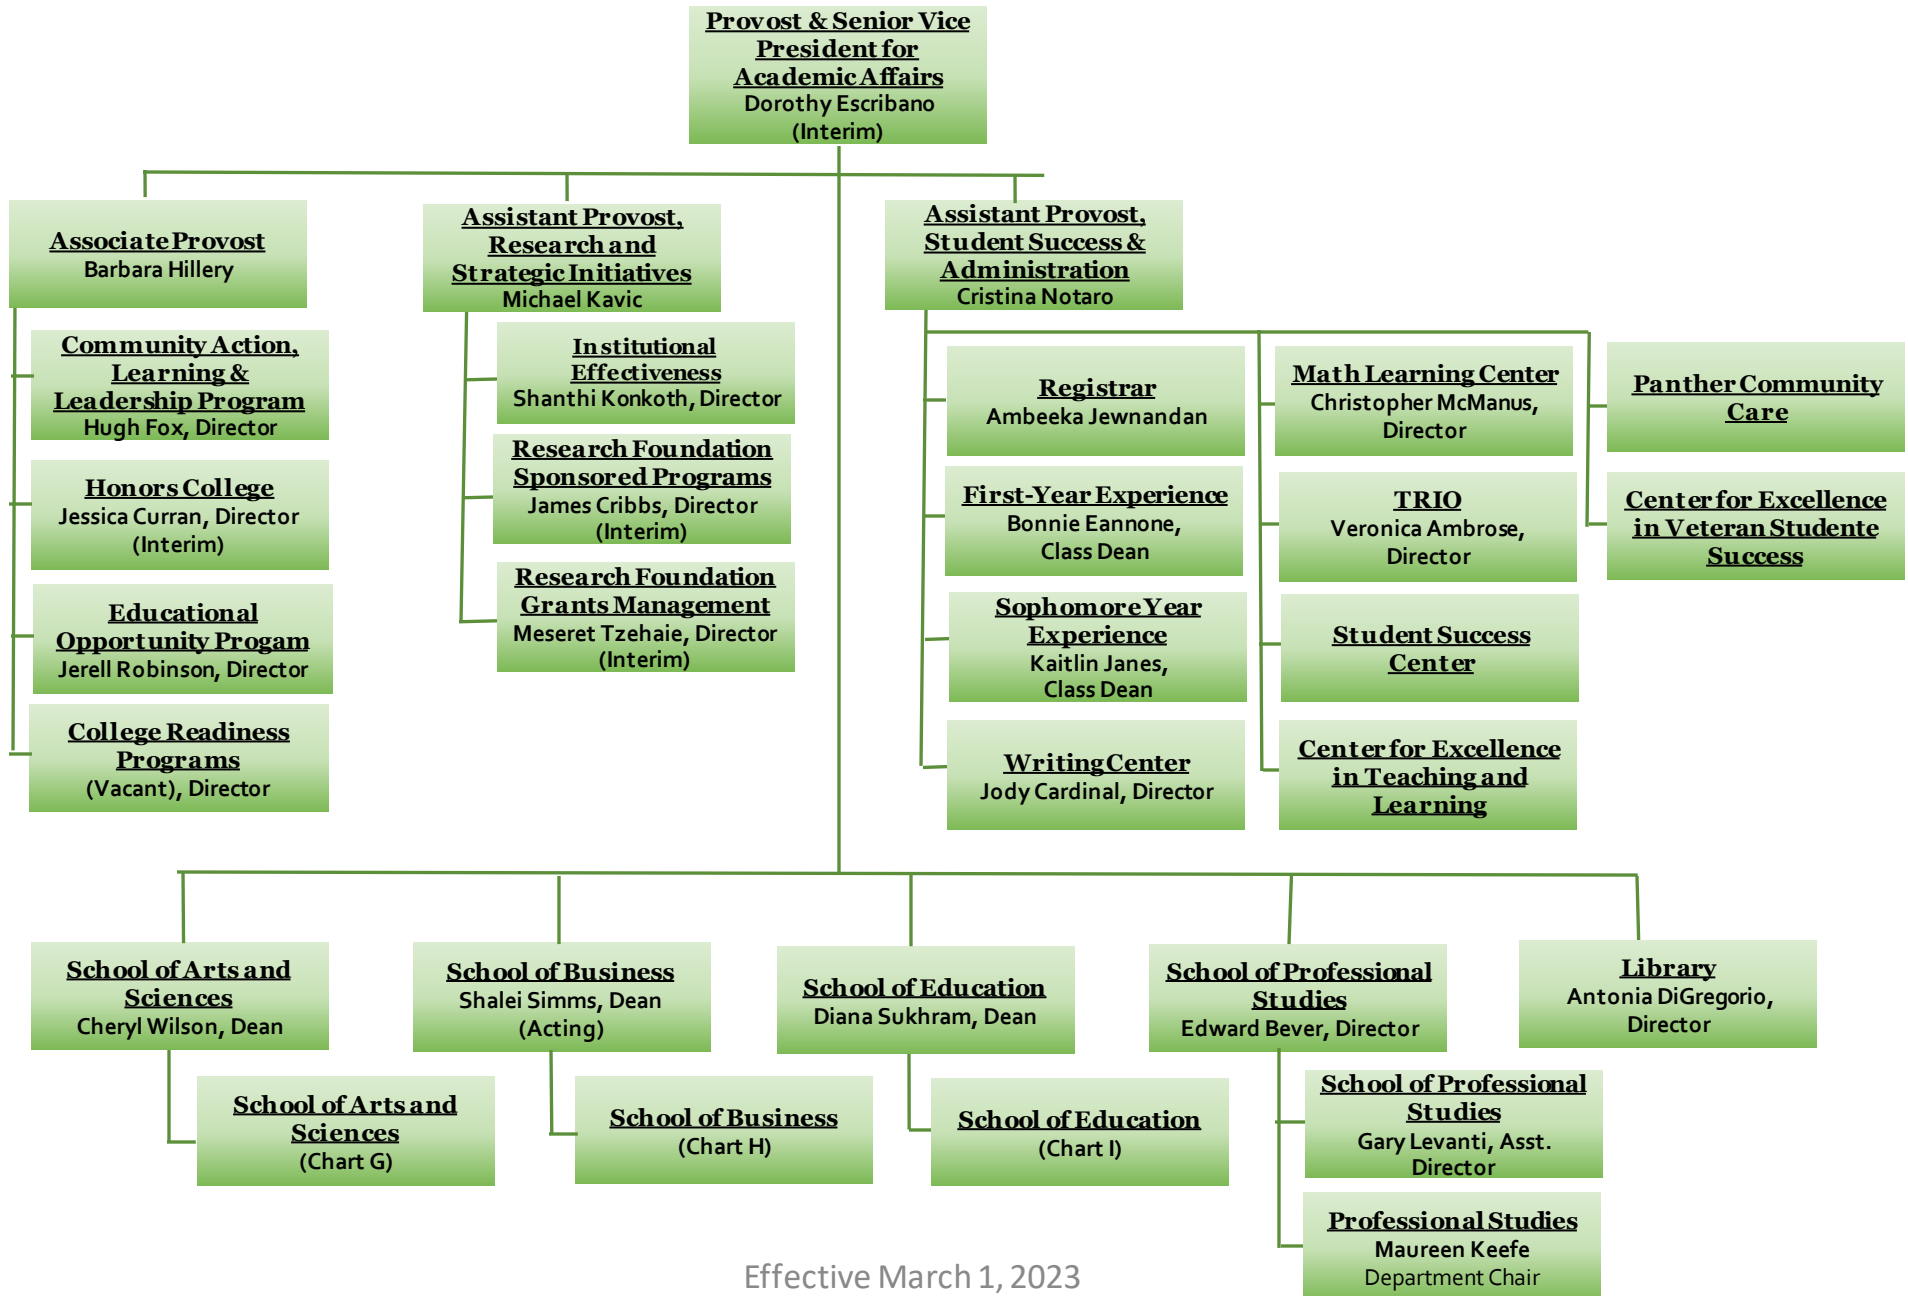

SUNY Old Westbury – Organizational Chart

Effective March 1, 2023

CHART A -- Division of Academic Affairs

Effective March 1, 2023

CHART B– Division of Advancement

Effective March 1, 2023

CHART C – Division of Enrollment Services

Effective March 1, 2023

CHART D– Division of Student Affairs

Effective March 1, 2023

CHART E -- Division of Business & Finance

Effective March 1, 2023

CHART F– Division of Communications & College Relations

Effective March 1, 2023

CHART G– School of Arts and Sciences

Effective March 1, 2023

CHART H – School of Business

Effective March 1, 2023

CHART I – School of Education

Effective March 1, 2023

CHART J – University Police Department