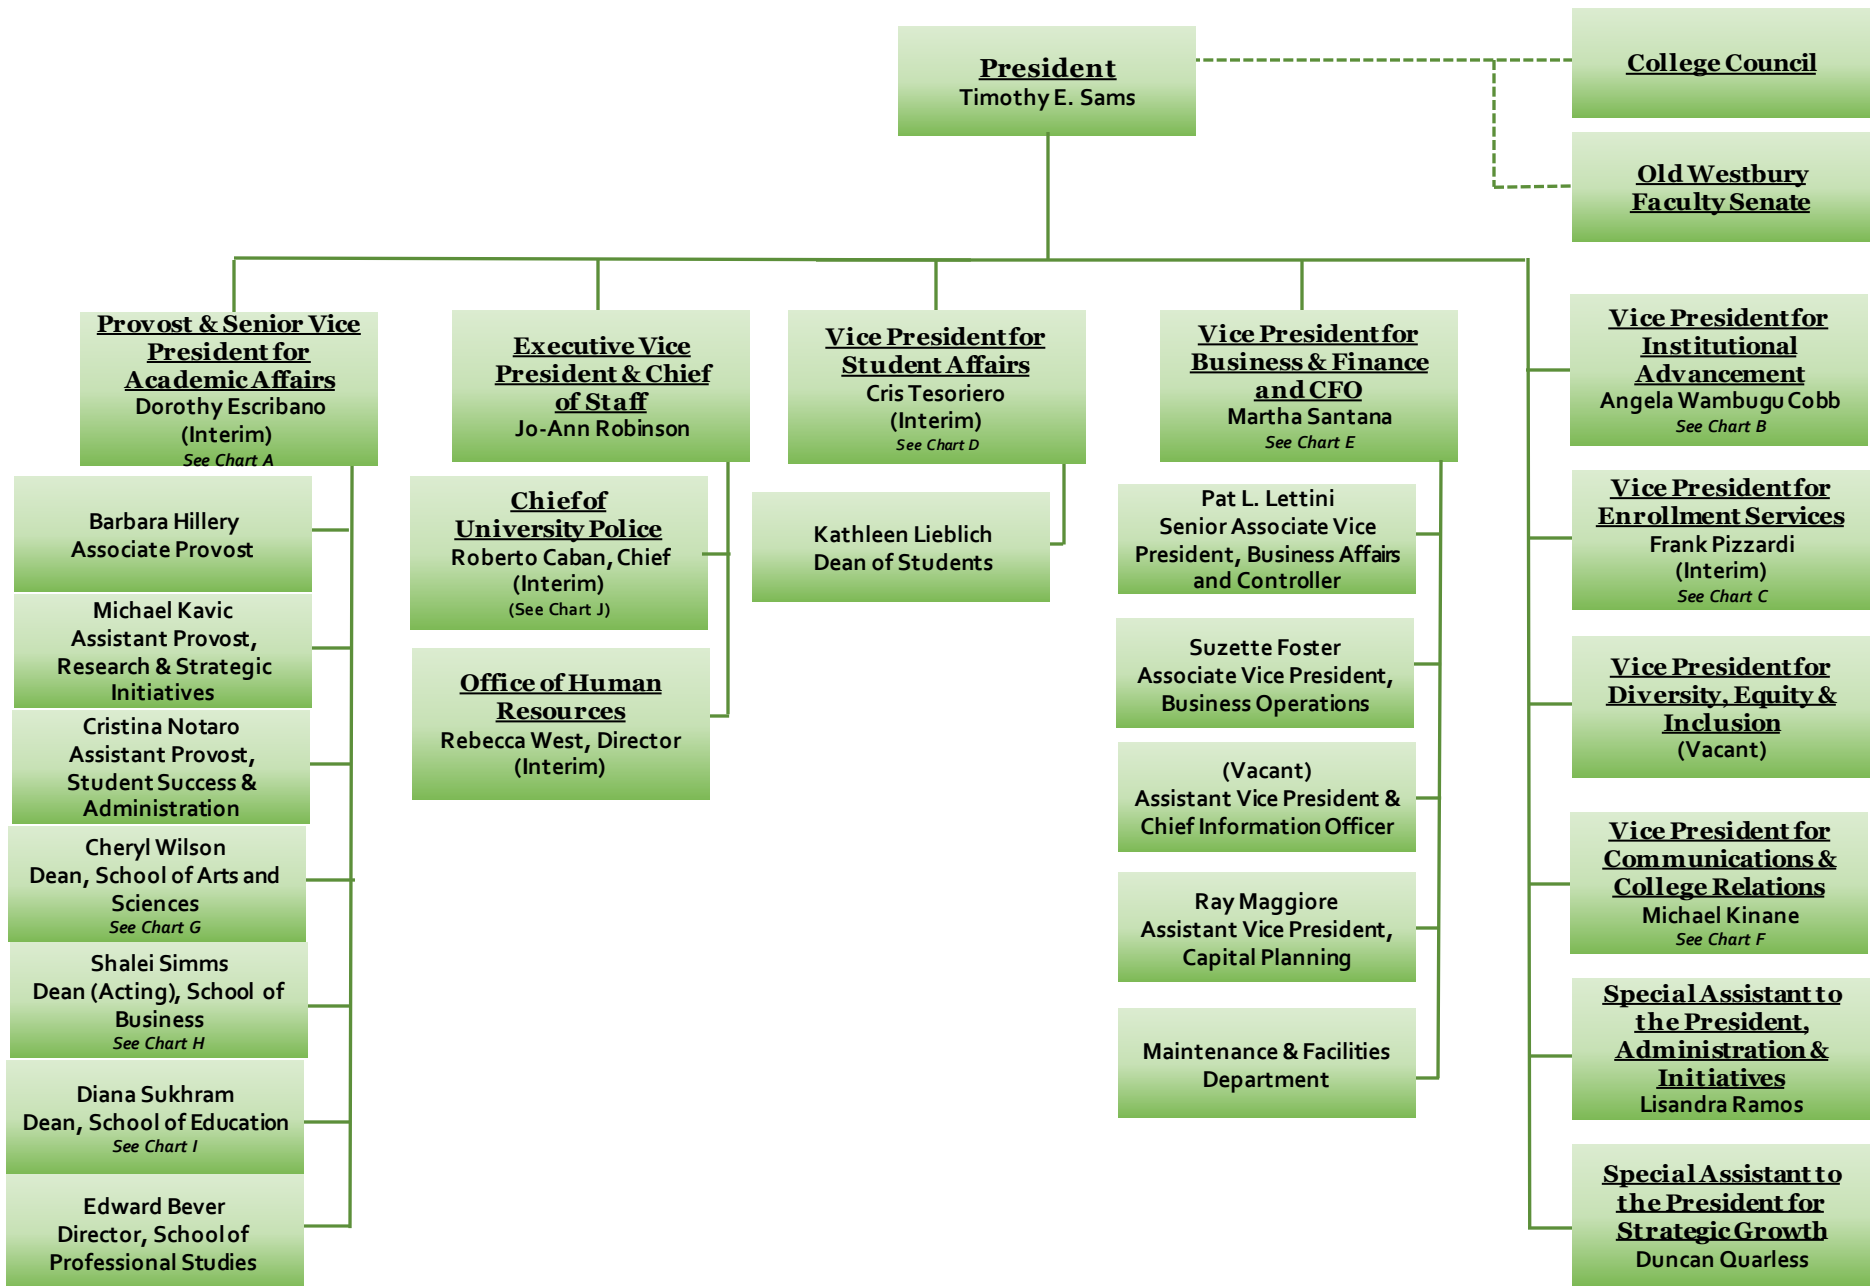

SUNY Old Westbury – Organizational Chart

Effective March 1, 2023

CHART A -- Division of Academic Affairs

Effective March 1, 2023

CHART B– Division of Advancement

Effective March 1, 2023

CHART C – Division of Enrollment Services

Effective March 1, 2023

CHART D– Division of Student Affairs

Effective March 1, 2023

CHART E -- Division of Business & Finance

Effective March 1, 2023

CHART F– Division of Communications & College Relations

Effective March 1, 2023

CHART G– School of Arts and Sciences

Effective March 1, 2023

CHART H – School of Business

Effective March 1, 2023

CHART I – School of Education

Effective March 1, 2023

CHART J – University Police Department