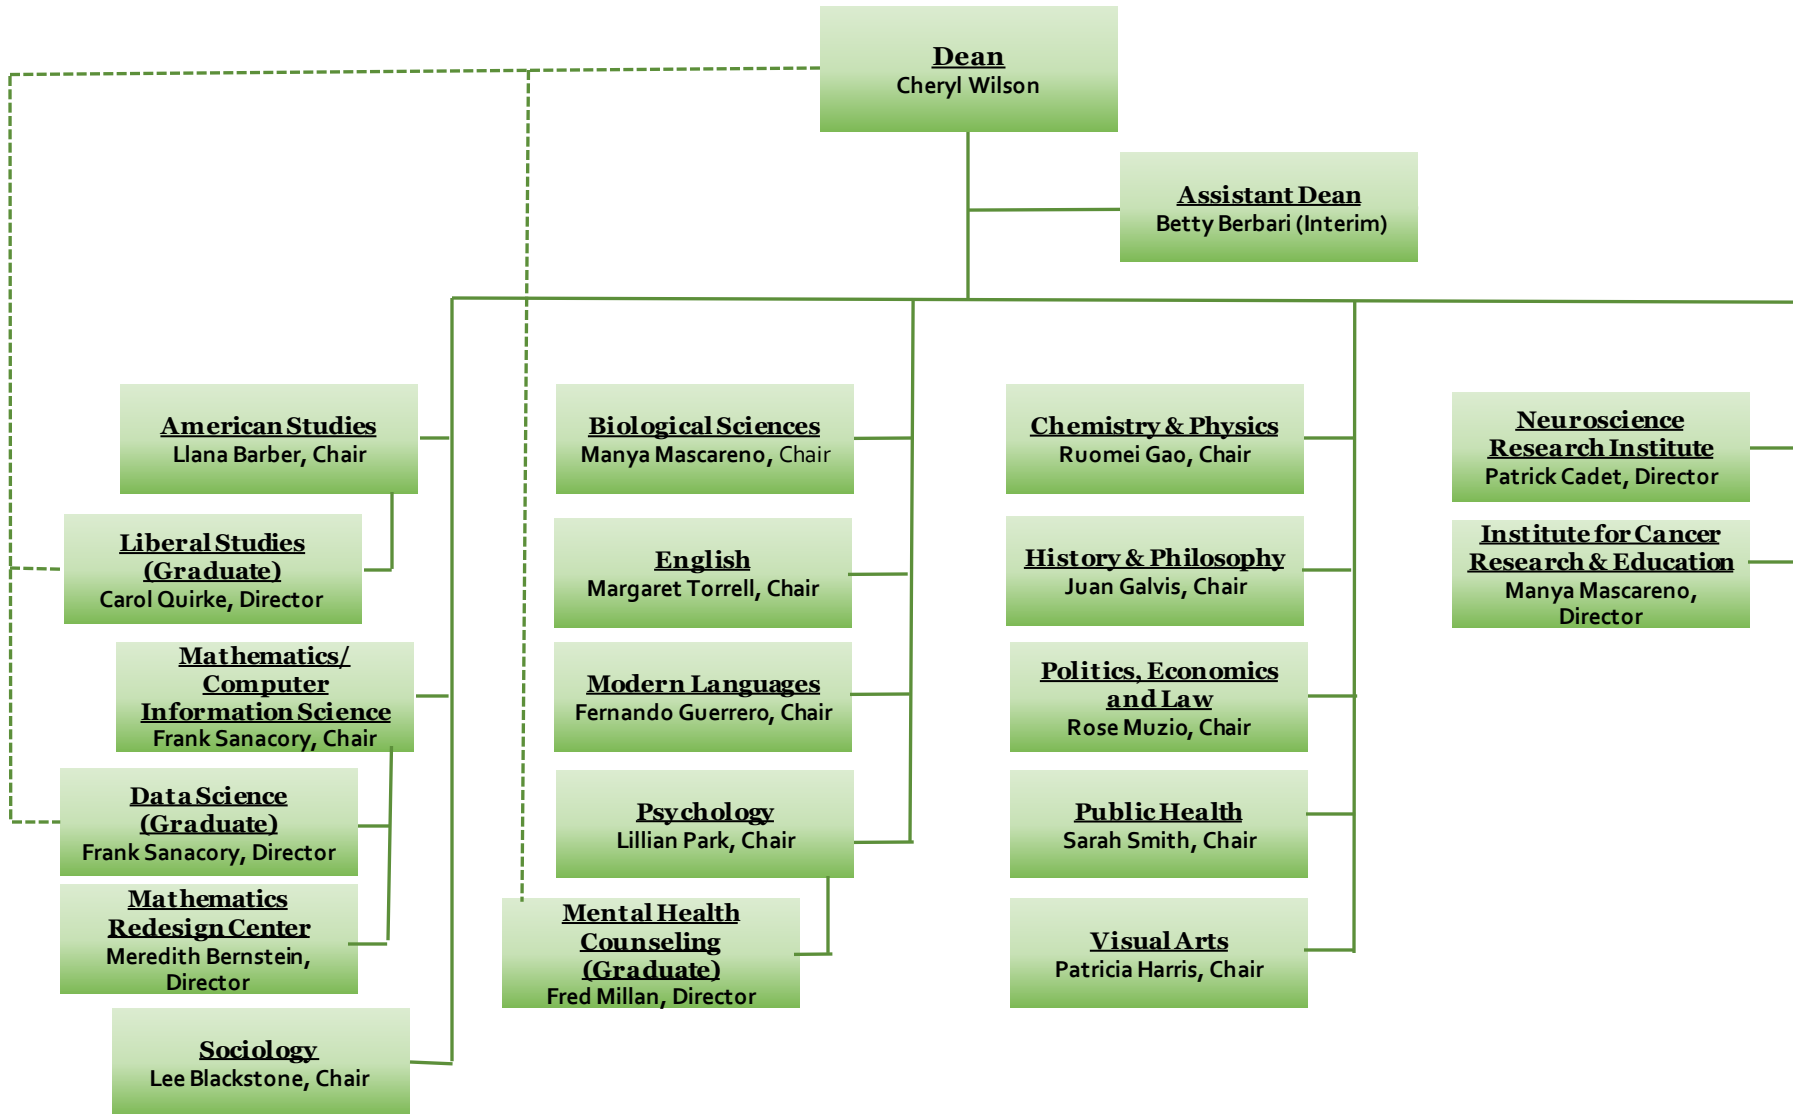

SUNY Old Westbury – Organizational Chart

Effective March 1, 2023

CHART A -- Division of Academic Affairs

Effective March 1, 2023

CHART B– Division of Advancement

Effective March 1, 2023

CHART C – Division of Enrollment Services

Effective March 1, 2023

CHART D– Division of Student Affairs

Effective March 1, 2023

CHART E -- Division of Business & Finance

Effective March 1, 2023

CHART F– Division of Communications & College Relations

Effective March 1, 2023

CHART G– School of Arts and Sciences

Effective March 1, 2023

CHART H – School of Business

Effective March 1, 2023

CHART I – School of Education

Effective March 1, 2023

CHART J – University Police Department